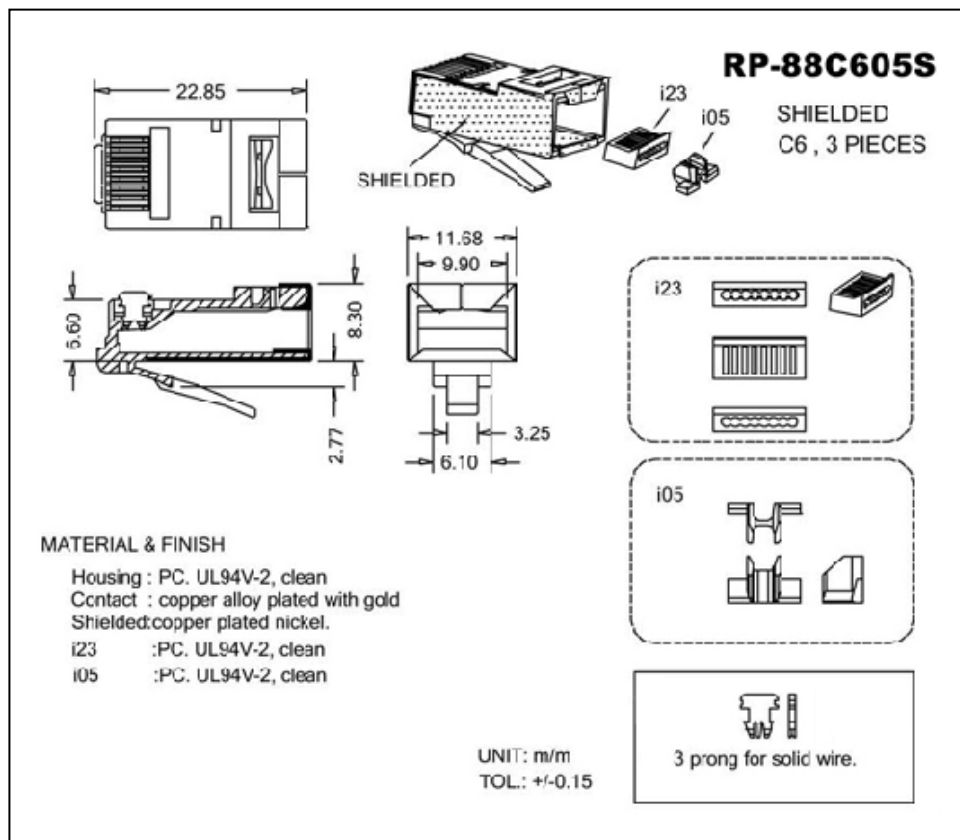

>> RP-88C605S

Shielded modular plug RJ45 8P8C Cat.6

Ordering Information

RP-88C605S Shielded modular plug RJ45 8P8C Cat.6