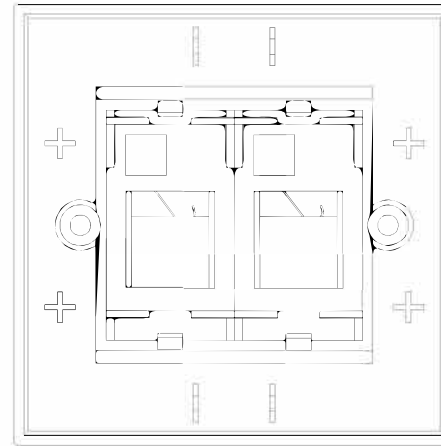

FACEPLATE

Materials:

Body : Fireproof ABS UL-94V0

Operation Temperature : -40 °C ~ +70 °C

DRAW NO:		ITEM NO:	RP-FP0627
	APPR	CUSTOMER:	
UNIT: m/m	DESIGN	DATE:	
SCALE:	Ref. NO:	TOLERANCE:	X ± 1 · X ± 0.2 · XX ± 0.15