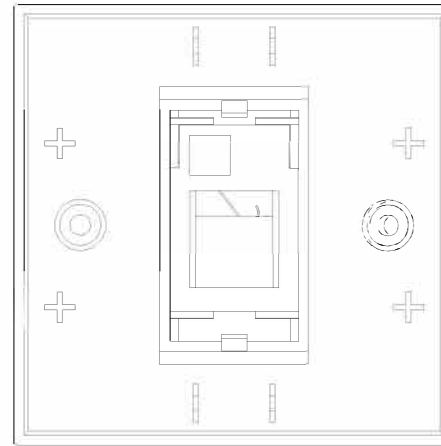

FACEPLATE

Materials:

Body : Fireproof ABS UL-94V0

Operation Temperature : -40 °C ~ +70 °C

DRAW NO:		ITEM NO:	RP-FP0617
	APPR	CUSTOMER:	
UNIT: m/m	DESIGN	DATE:	
SCALE:	Ref. NO:	TOLERANCE:	X ± 1 · X ± 0.2 · XX ± 0.15