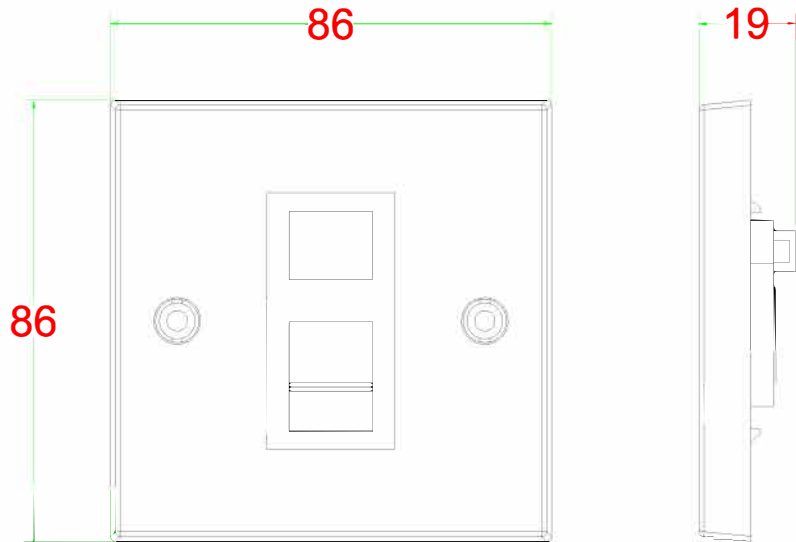

FACEPLATE

Materials:

Body : Fireproof ABS UL-94V0

Operation Temperature : -40 °C ~ +70 °C

DRAW NO:		ITEM NO:	RP-FP0617
	APPR	CUSTOMER:	
UNIT: m/m	DESIGN	DATE:	
SCALE:	Ref. NO:	TOLERANCE:	X ± 1 · X ± 0.2 · XX ± 0.15