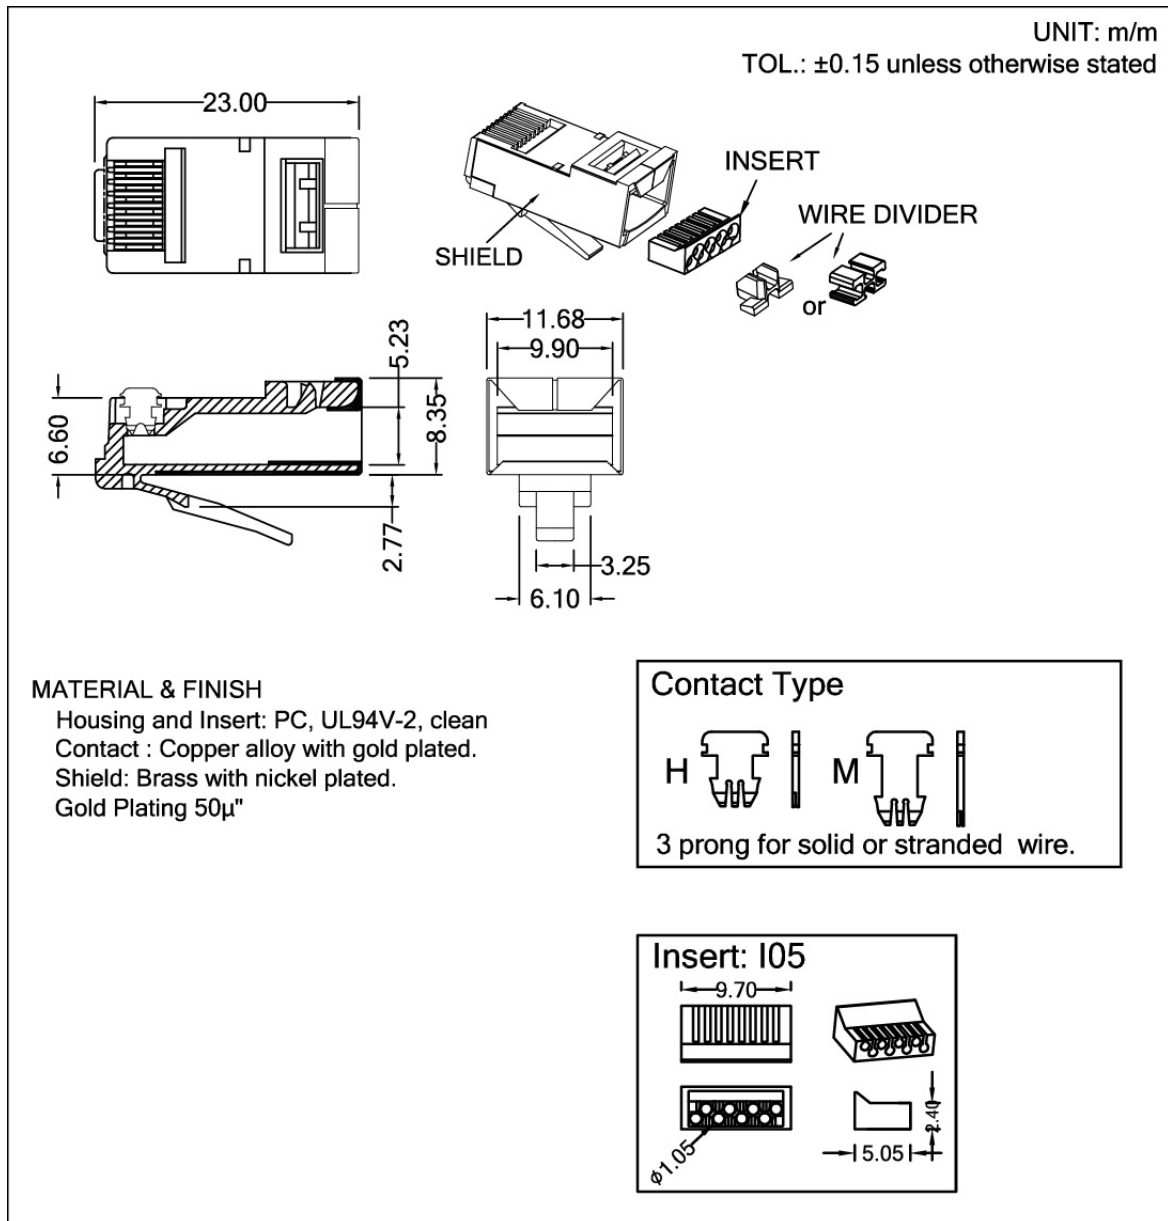

**RP-88C605S**

Shielded modular plug UTP RJ45 8P8C Cat.6

Ordering information

RP-88C605S Shielded modular plug UTP RJ45 8P8C Cat.6