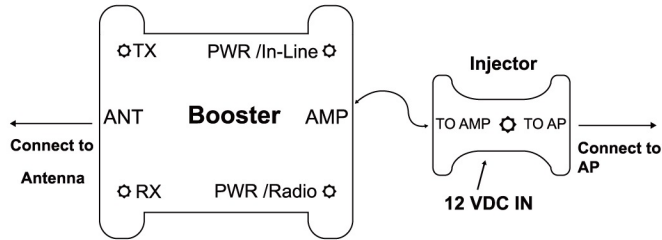

Quick Installation Guide

- Rx & PWR / Radio & PWR / In-Line & Injector LEDs will be turned on when Power on
- Tx(RED LED)will flash when system operates well
- Do not disconnect the antenna when the product is power on